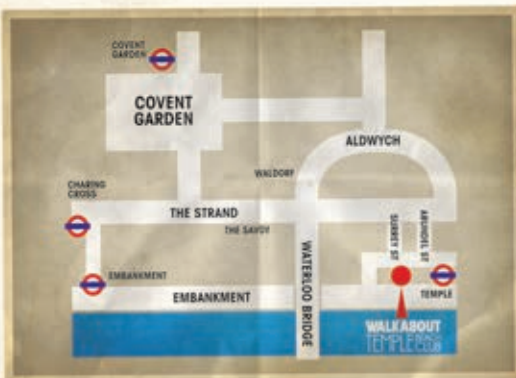

FRIDAY 27TH JAN - RETRO FEVER LAUNCH PARTY FROM 6PM TILL 3AM - JOIN US FOR A SPECTACULAR NIGHT OF ENTERTAINMENT WITH ROBBIE WILLIAMS AND MICHAEL JACKSON TRIBUTES LIVE ON STAGE... DJ MR T ON THE DECKS... FIRE EATERS, STILT WALKERS AND LOTS MORE.

THURSDAY 2ND FEB - HAPPY THURSDAYS LAUNCH PARTY FROM 6PM TILL 3AM - IF YOU FANCY YOURSELF AS A GOOD SINGER OR KNOW SOMEONE WHO IS, WE WILL HAVE A LIVE BAND THAT THE PUBLIC CAN BE ON STAGE WITH AND PERFORM. THINK X FACTOR BUT WITH LOTS OF DRINKS AND NO TEAR JERKING STORIES! HAPPY HOUR DRINKS PRICES 5PM TILL 9PM.

SATURDAY 4TH FEB - BEACH PARTY LAUNCH NIGHT FROM 9PM TILL 3AM - THIS NIGHT WE ARE PLEASED TO ANNOUNCE WE WILL HAVE ONE OF LONDON'S BEST COVERS BAND BRAINSCAPE IN THE BUILDING OR YOU COULD DECIDE TO HEAD TO THE NEW COOL BEACH CLUB AND LISTEN TO THE VERY LATEST SOUNDS WHILE TRYING OUR NEW COCKTAILS.

ALL YOU HAVE TO DO IS E-MAIL CONFIRMATION WHICH DATE YOU WOULD LIKE TO ATTEND AND HOW MANY WILL BE IN YOUR PARTY TO TEMPLE@WALKABOUTBARS.COM EVERYONE ON THE GUESTLIST WILL GET A FREE DRINK TO GO WITH ALL THE ENTERTAINMENT WE ARE PLANNING AND IF YOU ARE A GROUP OF 8 OR MORE, WE WILL HAPPILY RESERVE YOU YOUR OWN SPACE IN ONE OF OUR MANY NEW BOOTHS OR BOXES OVER LOOKING THE STAGE AND DANCE FLOOR.

FOR BOOKING AREAS AND GUESTLISTS

EMAIL:
TEMPLE@WALKABOUTBARS.COM

WEBSITE:
WWW.WALKABOUTTEMPLE.COM

ADDRESS:
WALKABOUT TEMPLE
TEMPLE STATION, TEMPLE PLACE
LONDON, WC2R 2PH

TELEPHONE:
0207 395 3690

FOLLOW US ON: